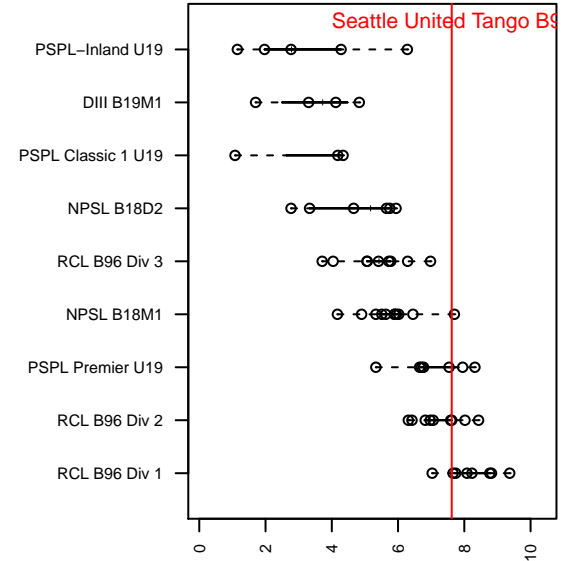

**attack and defense rating
relative to others at age
and all opponents in last 13 months**